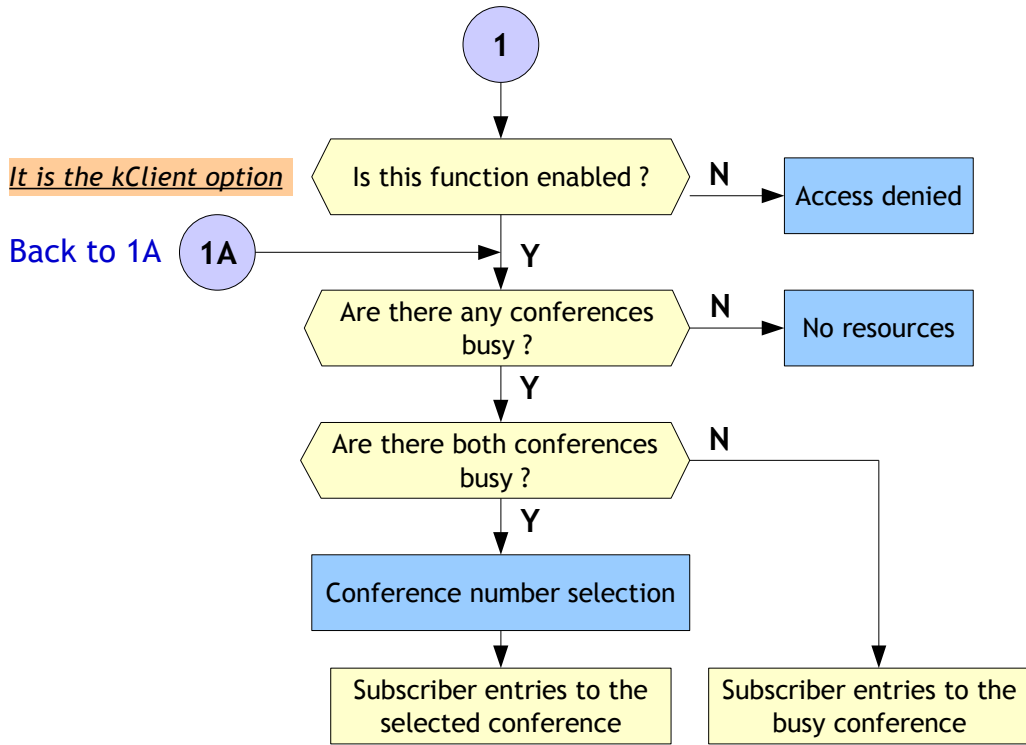

SUBSCRIBER ENTERS TO ANY CONFERENCE HIMSELF

SUBSCRIBER ENTERS TO RESERVED CONFERENCE HIMSELF

NOTE: Conference must be reserved (see 7 function)

SUBSCRIBER ENTERS TO ANY CONFERENCE

SUBSCRIBER ENTERS TO RESERVED CONFERENCE

PREDEFINED GROUP ENTERS TO ANY CONFERENCE

PREDEFINED GROUP ENTERS TO RESERVED CONFERENCE

SUBSCRIBER ENTERS TO PRIVATE TALKING

SUBSCRIBER SELECTS INTERNAL MACRO

PREDEFINED GROUP ENTERS TO HUNTING SERVICE

SUBSCRIBER ENTERS INTO LEASED CONFERENCE HIMSELF