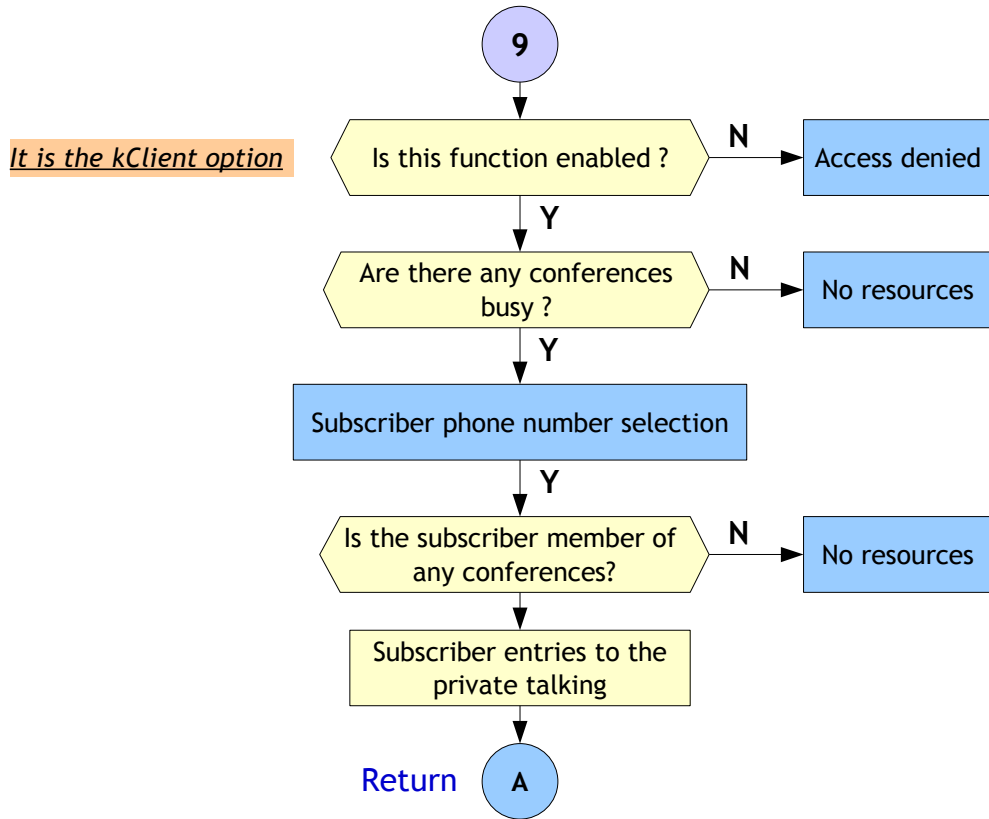

SUBSCRIBER ENTERS TO ANY CONFERENCE HIMSELF

SUBSCRIBER ENTERS TO RESERVED CONFERENCE HIMSELF

NOTE: Conference must be reserved (see 7 function)

SUBSCRIBER ENTERS TO ANY CONFERENCE

SUBSCRIBER ENTERS TO RESERVED CONFERENCE

PREDEFINED GROUP ENTERS TO ANY CONFERENCE

PREDEFINED GROUP ENTERS TO RESERVED CONFERENCE

SUBSCRIBER ENTERS TO PRIVATE TALKING

SUBSCRIBER SELECTS INTERNAL MACRO

PREDEFINED GROUP ENTERS TO HUNTING SERVICE

SUBSCRIBER ENTERS INTO LEASED CONFERENCE HIMSELF