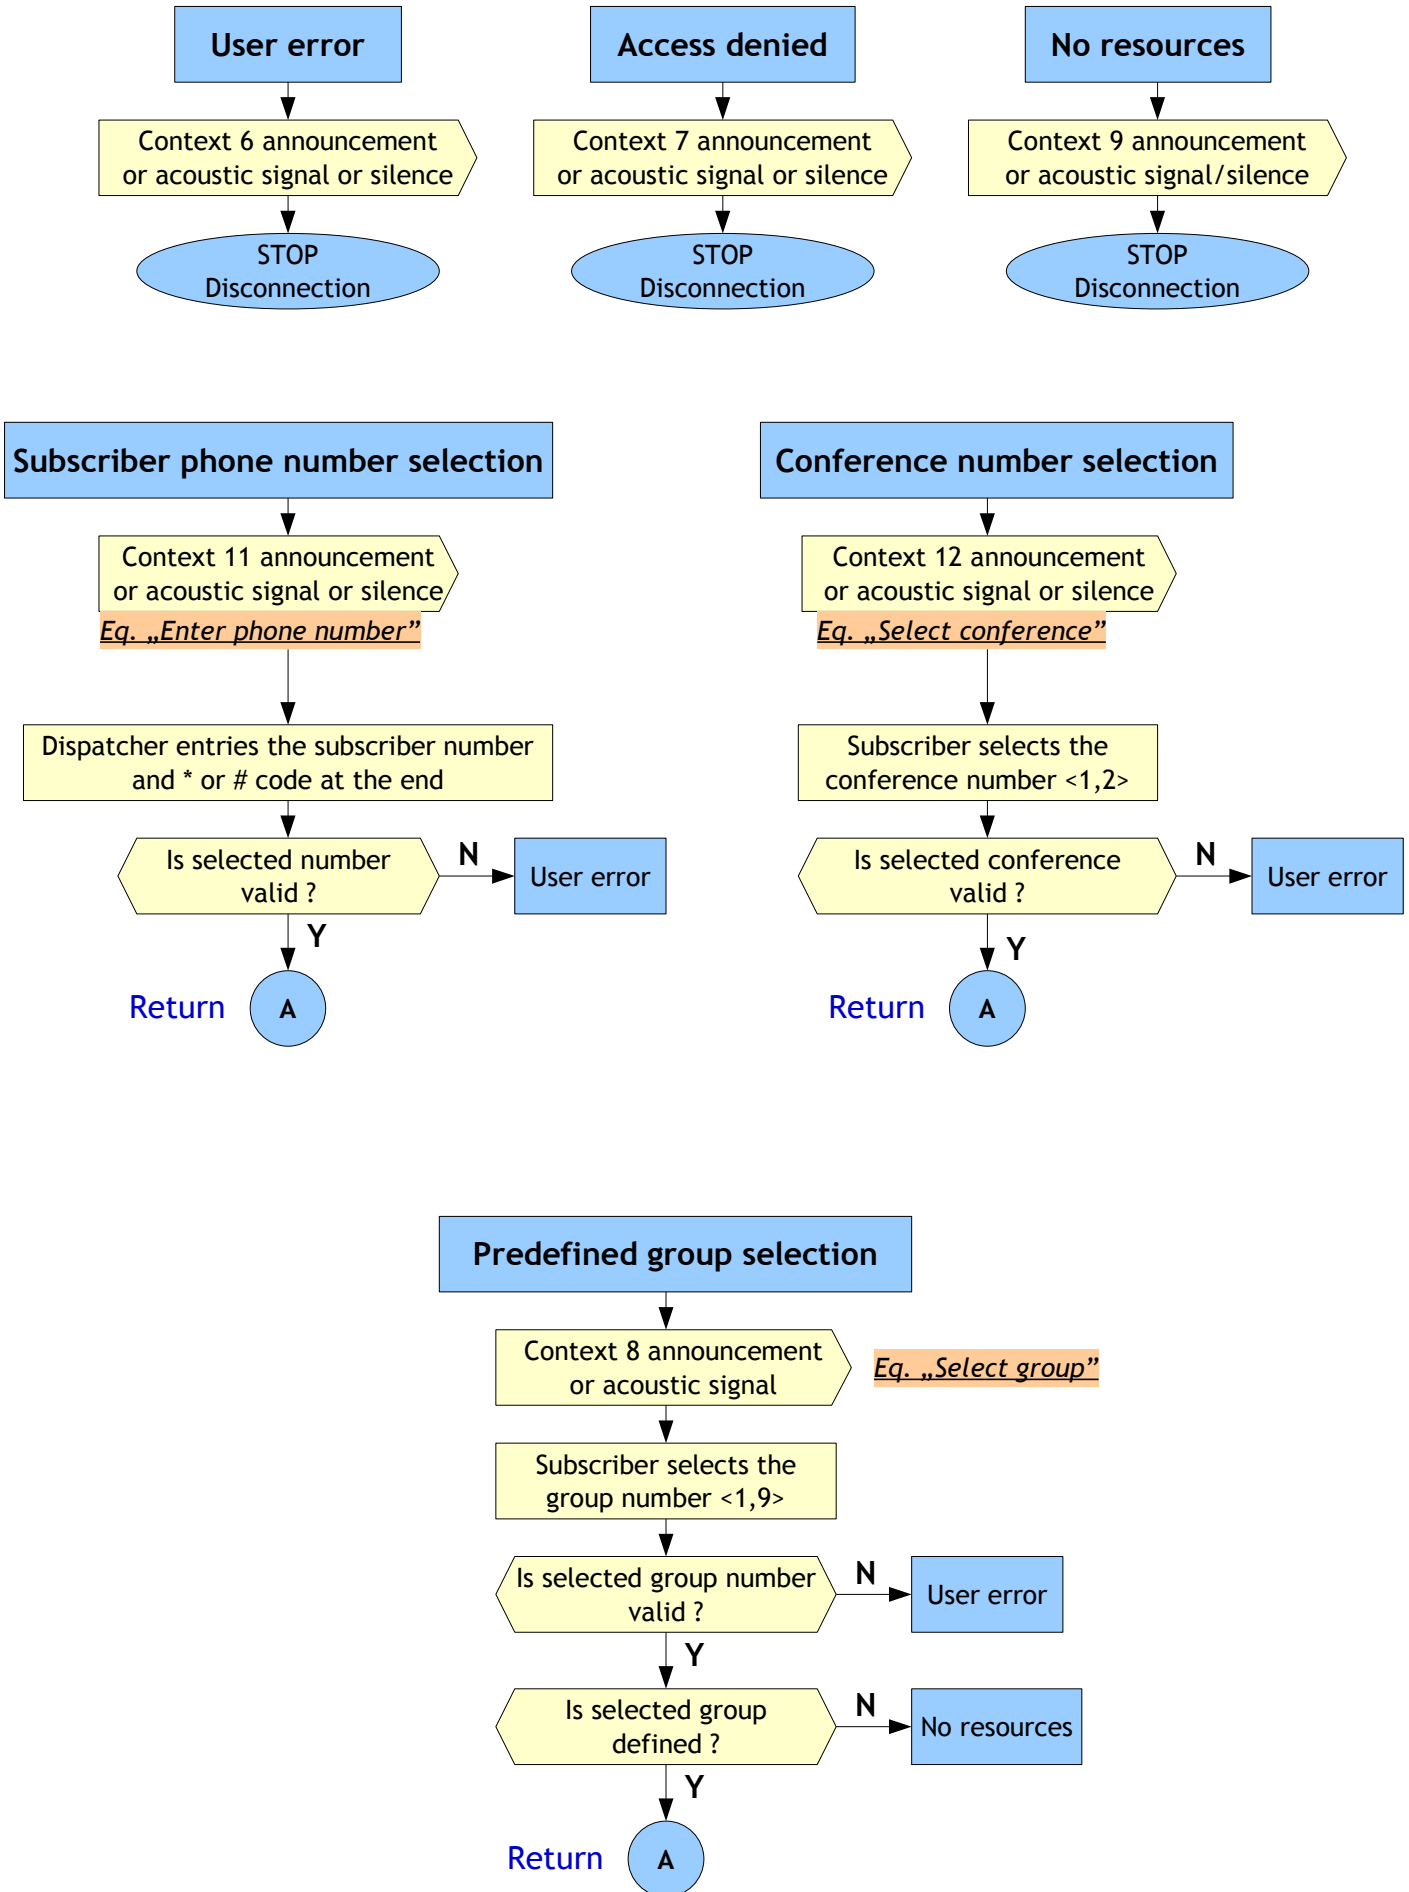

SUBSCRIBER ENTERS TO ANY CONFERENCE HIMSELF

SUBSCRIBER ENTERS TO RESERVED CONFERENCE HIMSELF

NOTE: Conference must be reserved (see 7 function)

SUBSCRIBER ENTERS TO ANY CONFERENCE

SUBSCRIBER ENTERS TO RESERVED CONFERENCE

PREDEFINED GROUP ENTERS TO ANY CONFERENCE

PREDEFINED GROUP ENTERS TO RESERVED CONFERENCE

SUBSCRIBER ENTERS TO PRIVATE TALKING

SUBSCRIBER SELECTS INTERNAL MACRO

PREDEFINED GROUP ENTERS TO HUNTING SERVICE

SUBSCRIBER ENTERS INTO LEASED CONFERENCE HIMSELF