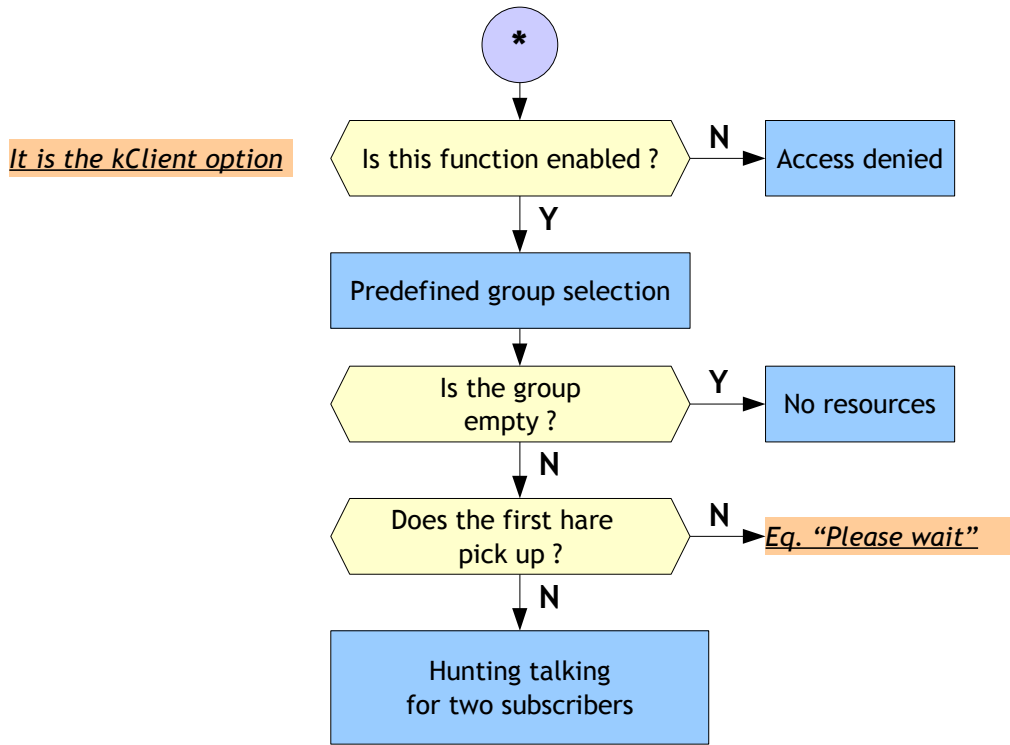

SUBSCRIBER ENTERS TO ANY CONFERENCE HIMSELF

SUBSCRIBER ENTERS TO RESERVED CONFERENCE HIMSELF

NOTE: Conference must be reserved (see 7 function)

SUBSCRIBER ENTERS TO ANY CONFERENCE

SUBSCRIBER ENTERS TO RESERVED CONFERENCE

PREDEFINED GROUP ENTERS TO ANY CONFERENCE

PREDEFINED GROUP ENTERS TO RESERVED CONFERENCE

SUBSCRIBER ENTERS TO PRIVATE TALKING

SUBSCRIBER SELECTS INTERNAL MACRO

PREDEFINED GROUP ENTERS TO HUNTING SERVICE

SUBSCRIBER ENTERS INTO LEASED CONFERENCE HIMSELF