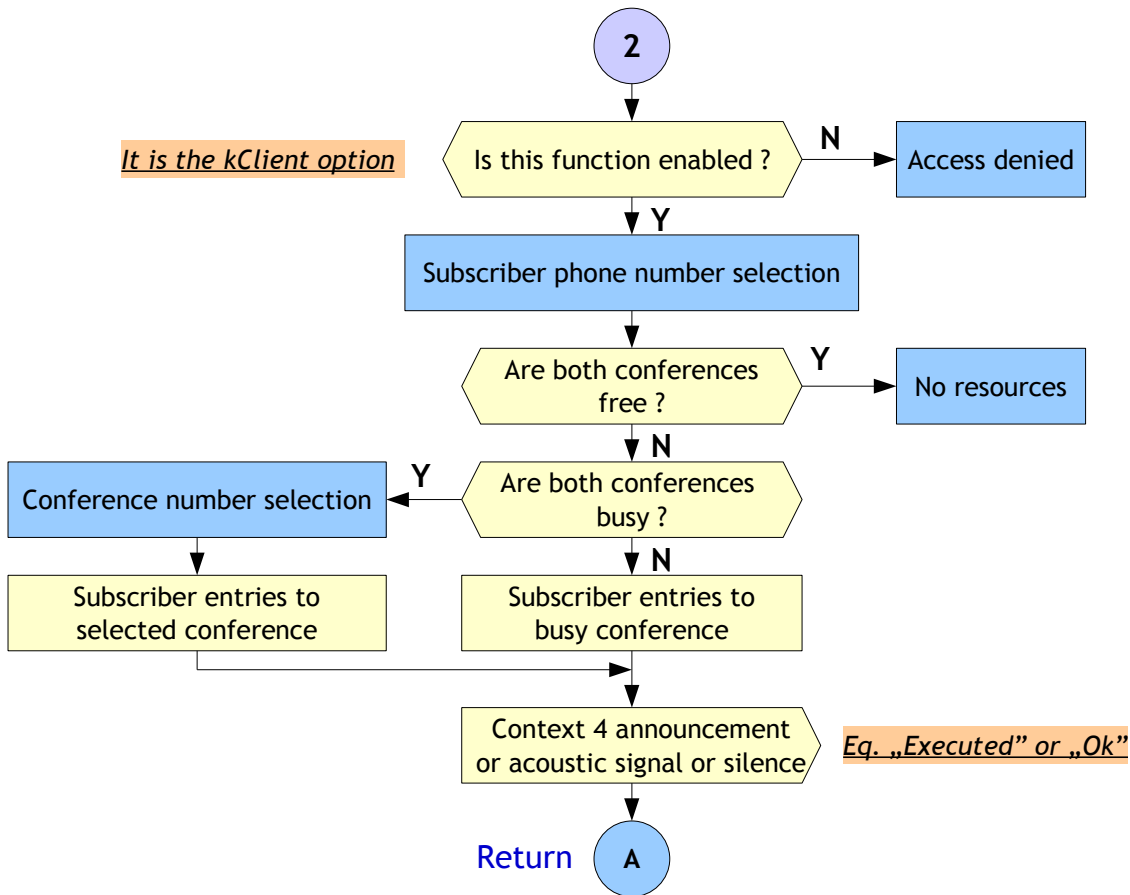

SUBSCRIBER ENTERS TO ANY CONFERENCE HIMSELF

SUBSCRIBER ENTERS TO RESERVED CONFERENCE HIMSELF

NOTE: Conference must be reserved (see 7 function)

SUBSCRIBER ENTERS TO ANY CONFERENCE

SUBSCRIBER ENTERS TO RESERVED CONFERENCE

PREDEFINED GROUP ENTERS TO ANY CONFERENCE

PREDEFINED GROUP ENTERS TO RESERVED CONFERENCE

SUBSCRIBER ENTERS TO PRIVATE TALKING

SUBSCRIBER SELECTS INTERNAL MACRO

PREDEFINED GROUP ENTERS TO HUNTING SERVICE

SUBSCRIBER ENTERS INTO LEASED CONFERENCE HIMSELF